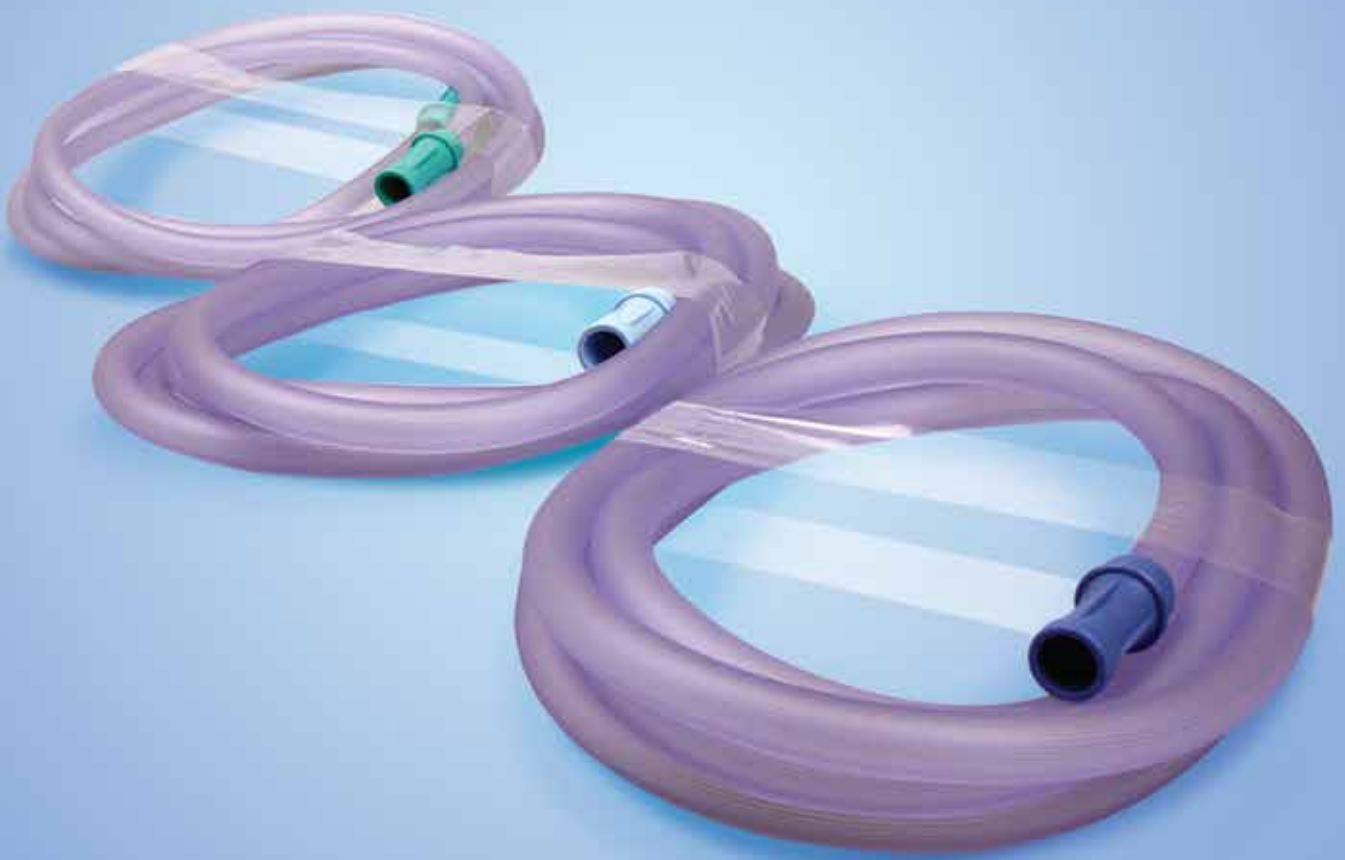

Suction Tubing

Security and Flexibility

gri

al | le | se | t

DELIVERING PRODUCT SOLUTIONS™

www.gri-alleset.com

- Low coil memory results in greater flexibility
- Increased wall thickness to help prevent collapsing
- Color-coded molded female fittings provide easy and secure connections
- Available in three diameters for various clinical needs
 - 3/16 in. (5mm) • 1/4 in. (6mm) • 9/32 in. (7mm)
- Offered in lengths from 6 to 20 feet (1.8 to 6.1 meters)
- Not made with natural rubber latex and phthalate free for patient safety

ORDERING INFORMATION

Size	REF Sterile (Case Qty)	REF Non-Sterile (Case Qty)
3/16 in × 6 ft (5mm × 1.8m)	70-0506C-S (25/cs)	70-0506C (50/cs)
3/16 in × 10 ft (5mm × 3.0m)	70-0510C-S (25/cs)	70-0510C (50/cs)
3/16 in × 12 ft (5mm × 3.7m)	70-0512C-S (25/cs)	70-0512C (50/cs)
3/16 in × 20 ft (5mm × 6.1m)	70-0520C-S (25/cs)	70-0520C (50/cs)
1/4 in × 6 ft (6mm × 1.8m)	70-0606C-S (25/cs)	70-0606C (50/cs)
1/4 in × 10 ft (6mm × 3.0m)	70-0610C-S (25/cs)	70-0610C (50/cs)
1/4 in × 12 ft (6mm × 3.7m)	70-0612C-S (25/cs)	70-0612C (50/cs)
1/4 in × 20 ft (6mm × 6.1m)	70-0620C-S (25/cs)	70-0620C (50/cs)
9/32 in × 6 ft (7mm × 1.8m)	70-0706C-S (25/cs)	70-0706C (50/cs)
9/32 in × 10 ft (7mm × 3.0m)	70-0710C-S (25/cs)	70-0710C (50/cs)
9/32 in × 12 ft (7mm × 3.7m)	70-0712C-S (25/cs)	70-0712C (50/cs)
9/32 in × 20 ft (7mm × 6.1m)	70-0720C-S (25/cs)	70-0720C (50/cs)